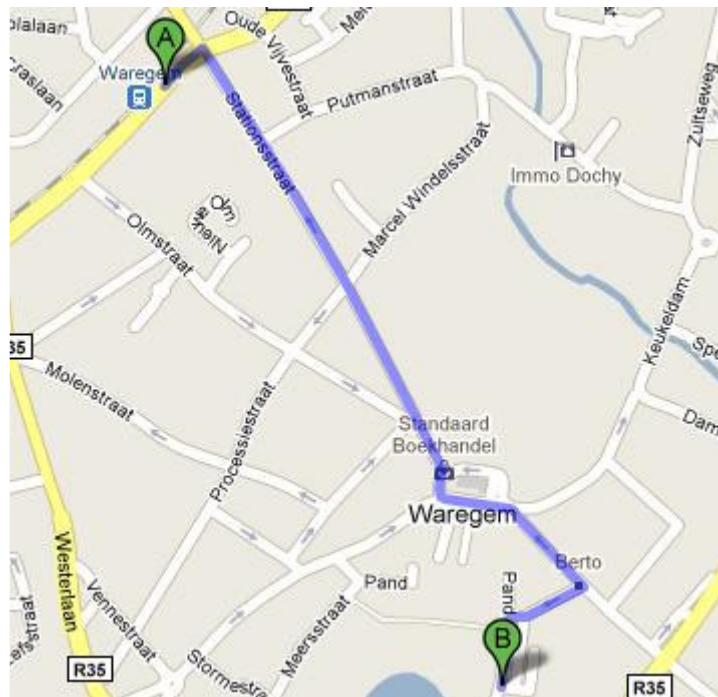

## Walking instruction: Waregem Railway station – Congress location

Walking instructions: A: Waregem Railwaystation. B: Congress location

- Head southwest on "Noorderlaan" towards "Oude Vijver".
- Turn left at "Stationstraat". Continue to follow "Stationstraat".
- Turn left at "Markt".
- Slight right at "Holstraat".
- Turn right at "Schakelstraat".
- Turn left at "Schakelweg".
- Turn left at "Schakelstraat".
- The congress location is located here.